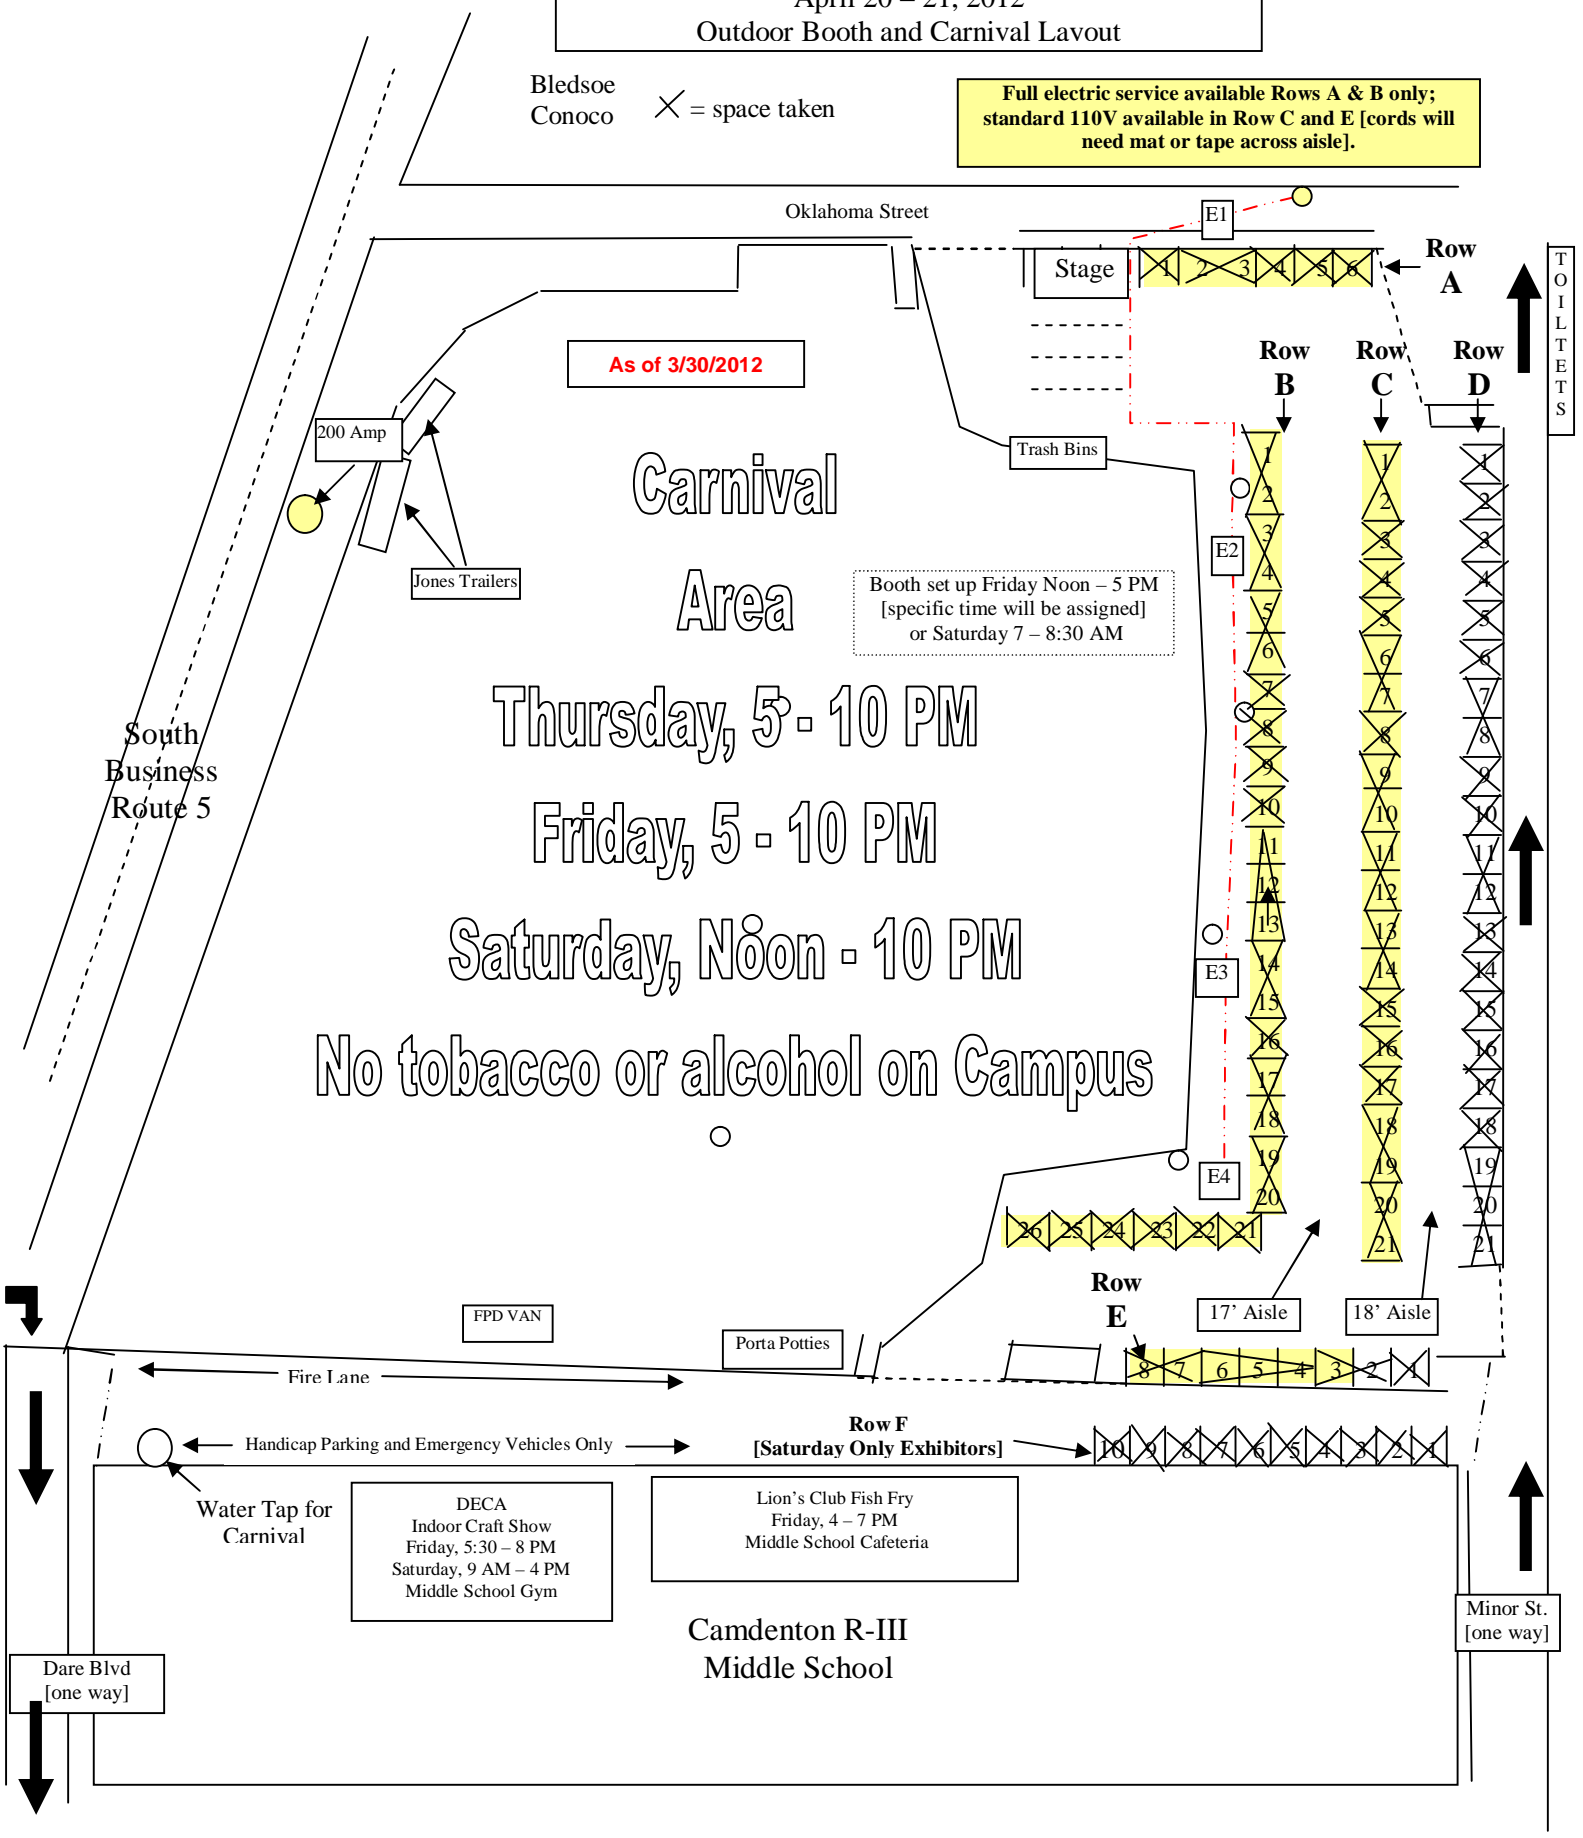

62nd Annual Dogwood Festival

April 20 - 21, 2012

Outdoor Booth and Carnival Layout

Bledsoe
Conoco X = space taken

Full electric service available Rows A & B only;
standard 110V available in Row C and E [cords will need mat or tape across aisle].

As of 3/30/2012

Carnival Area

Booth set up Friday Noon - 5 PM
[specific time will be assigned]
or Saturday 7 - 8:30 AM

Thursday, 5 - 10 PM

Friday, 5 - 10 PM

Saturday, Noon - 10 PM

No tobacco or alcohol on Campus

TOILETS

Minor St. [one way]

Camdenton R-III Middle School

DECA Indoor Craft Show
Friday, 5:30 - 8 PM
Saturday, 9 AM - 4 PM
Middle School Gym

Lion's Club Fish Fry
Friday, 4 - 7 PM
Middle School Cafeteria

Water Tap for Carnival

Row F [Saturday Only Exhibitors]

Stage

Trash Bins

200 Amp

Jones Trailers

South Business Route 5

Oklahoma Street