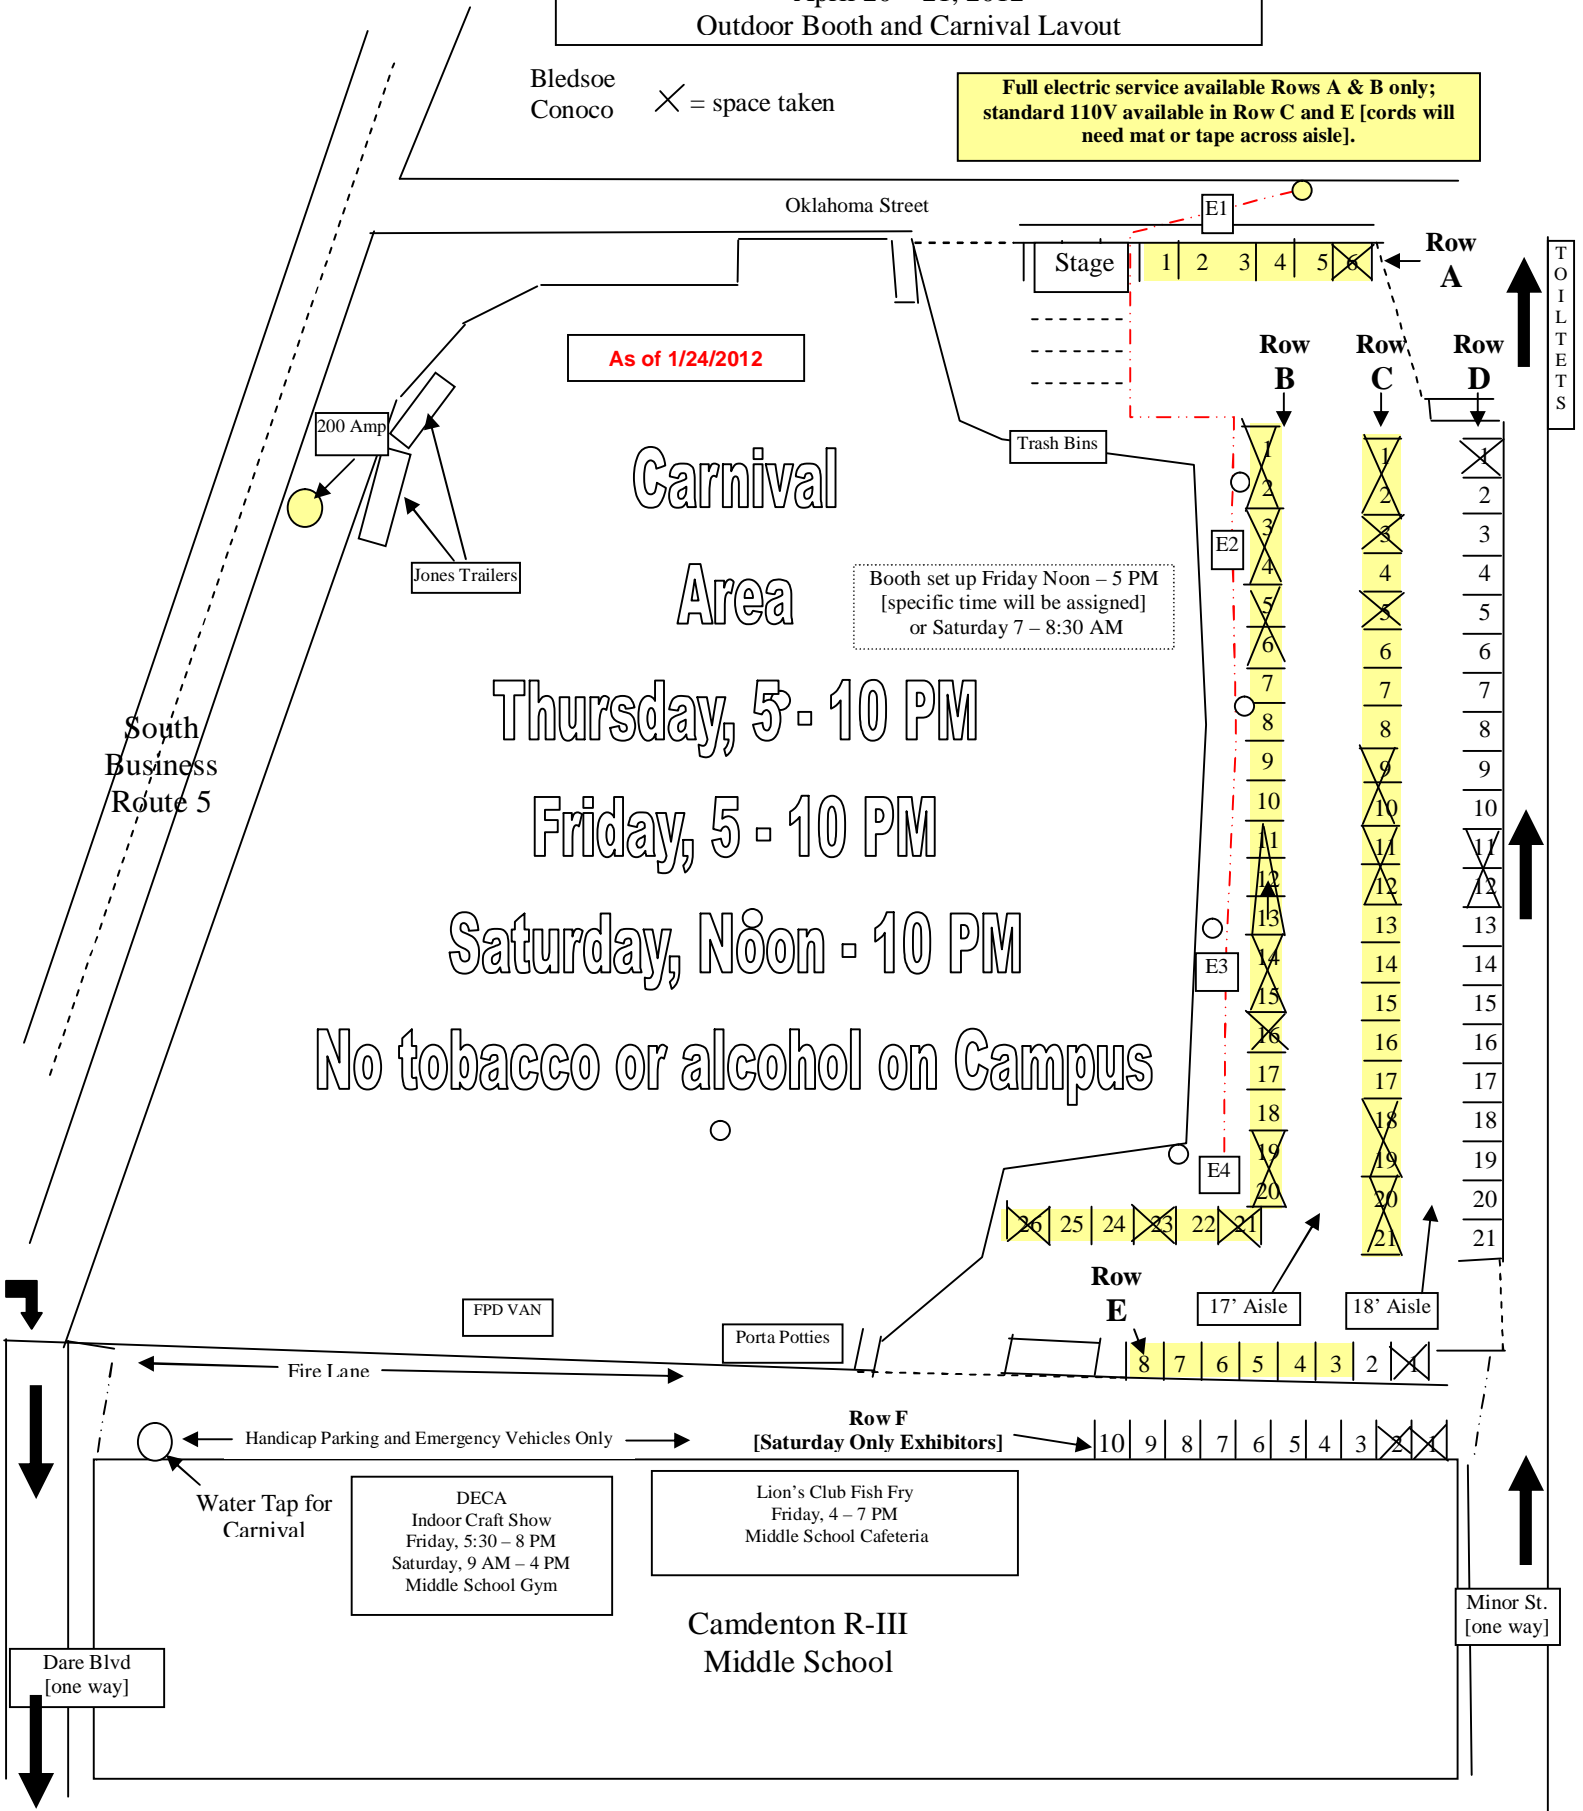

# 62nd Annual Dogwood Festival

April 20 - 21, 2012

Outdoor Booth and Carnival Layout

Bledsoe  
Conoco    X = space taken

Full electric service available Rows A & B only;  
standard 110V available in Row C and E [cords will need mat or tape across aisle].

As of 1/24/2012

Carnival  
Area

Booth set up Friday Noon - 5 PM  
[specific time will be assigned]  
or Saturday 7 - 8:30 AM

Thursday, 5 - 10 PM

Friday, 5 - 10 PM

Saturday, Noon - 10 PM

No tobacco or alcohol on Campus

TOILETS

Row A

Row B

Row C

Row D

Row E

Row F  
[Saturday Only Exhibitors]

DECA  
Indoor Craft Show  
Friday, 5:30 - 8 PM  
Saturday, 9 AM - 4 PM  
Middle School Gym

Lion's Club Fish Fry  
Friday, 4 - 7 PM  
Middle School Cafeteria

Camdenton R-III  
Middle School

Minor St.  
[one way]

Dare Blvd  
[one way]

Water Tap for  
Carnival

Handicap Parking and Emergency Vehicles Only